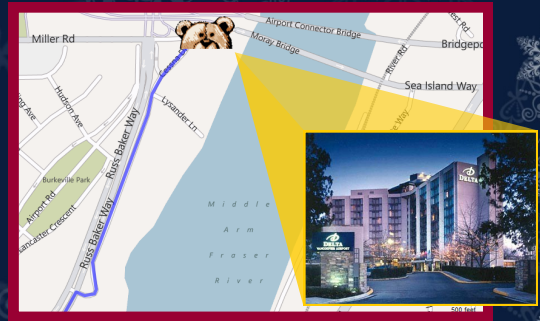

 RICHMOND  CHRISTMAS  fund

DRIVE-THRU EVENT

DONATE: Cash - New Toys - Books - Gift Cards

Thursday, December 8, 2011
DELTA VANCOUVER AIRPORT HOTEL

EVENT: 6:00AM - 9:00AM
DONATIONS: ACCEPTED ALL DAY

DONORS WILL RECEIVE FREE COFFEE AND A MCDONALD'S MUFFIN

DIRECTIONS

To the Delta Vancouver Airport Hotel (3500 Cessna Drive)

Travelling West on Bridgeport Road

- 1) Keep in left lane on Airport Connector Bridge, then take ramp right toward Cessna Drive
- 2) Bear right onto Cessna Drive
- 3) Turn left into the Delta Vancouver Airport Hotel

Travelling North on Russ Baker Way

- 1) Turn right on Cessna Drive (At BCIT Aerospace Technology Campus)
- 2) Take Cessna Drive for 0.7 km
- 3) Turn right into the Delta Vancouver Airport Hotel

**Volunteer
Richmond**