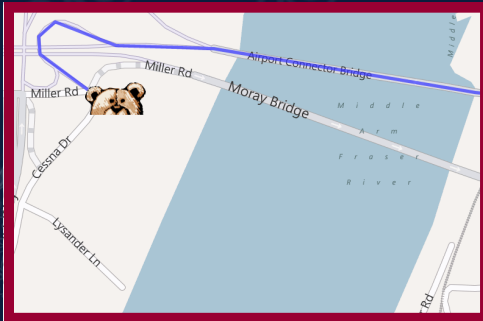

DIRECTIONS

To the Delta Vancouver Airport Hotel (3500 Cessna Drive)

Travelling West on Bridgeport Road

- 1) Keep in left lane on Airport Connector Bridge, then take ramp right toward Cessna Drive
- 2) Bear right onto Cessna Drive
- 3) Turn left into the Delta Vancouver Airport Hotel

Travelling North on Russ Baker Way

- 1) Turn right on Cessna Drive (At BCIT Aerospace Technology Campus)
- 2) Take Cessna Drive for 0.7 km
- 3) Turn right into the Delta Vancouver Airport Hotel

**Volunteer
Richmond**